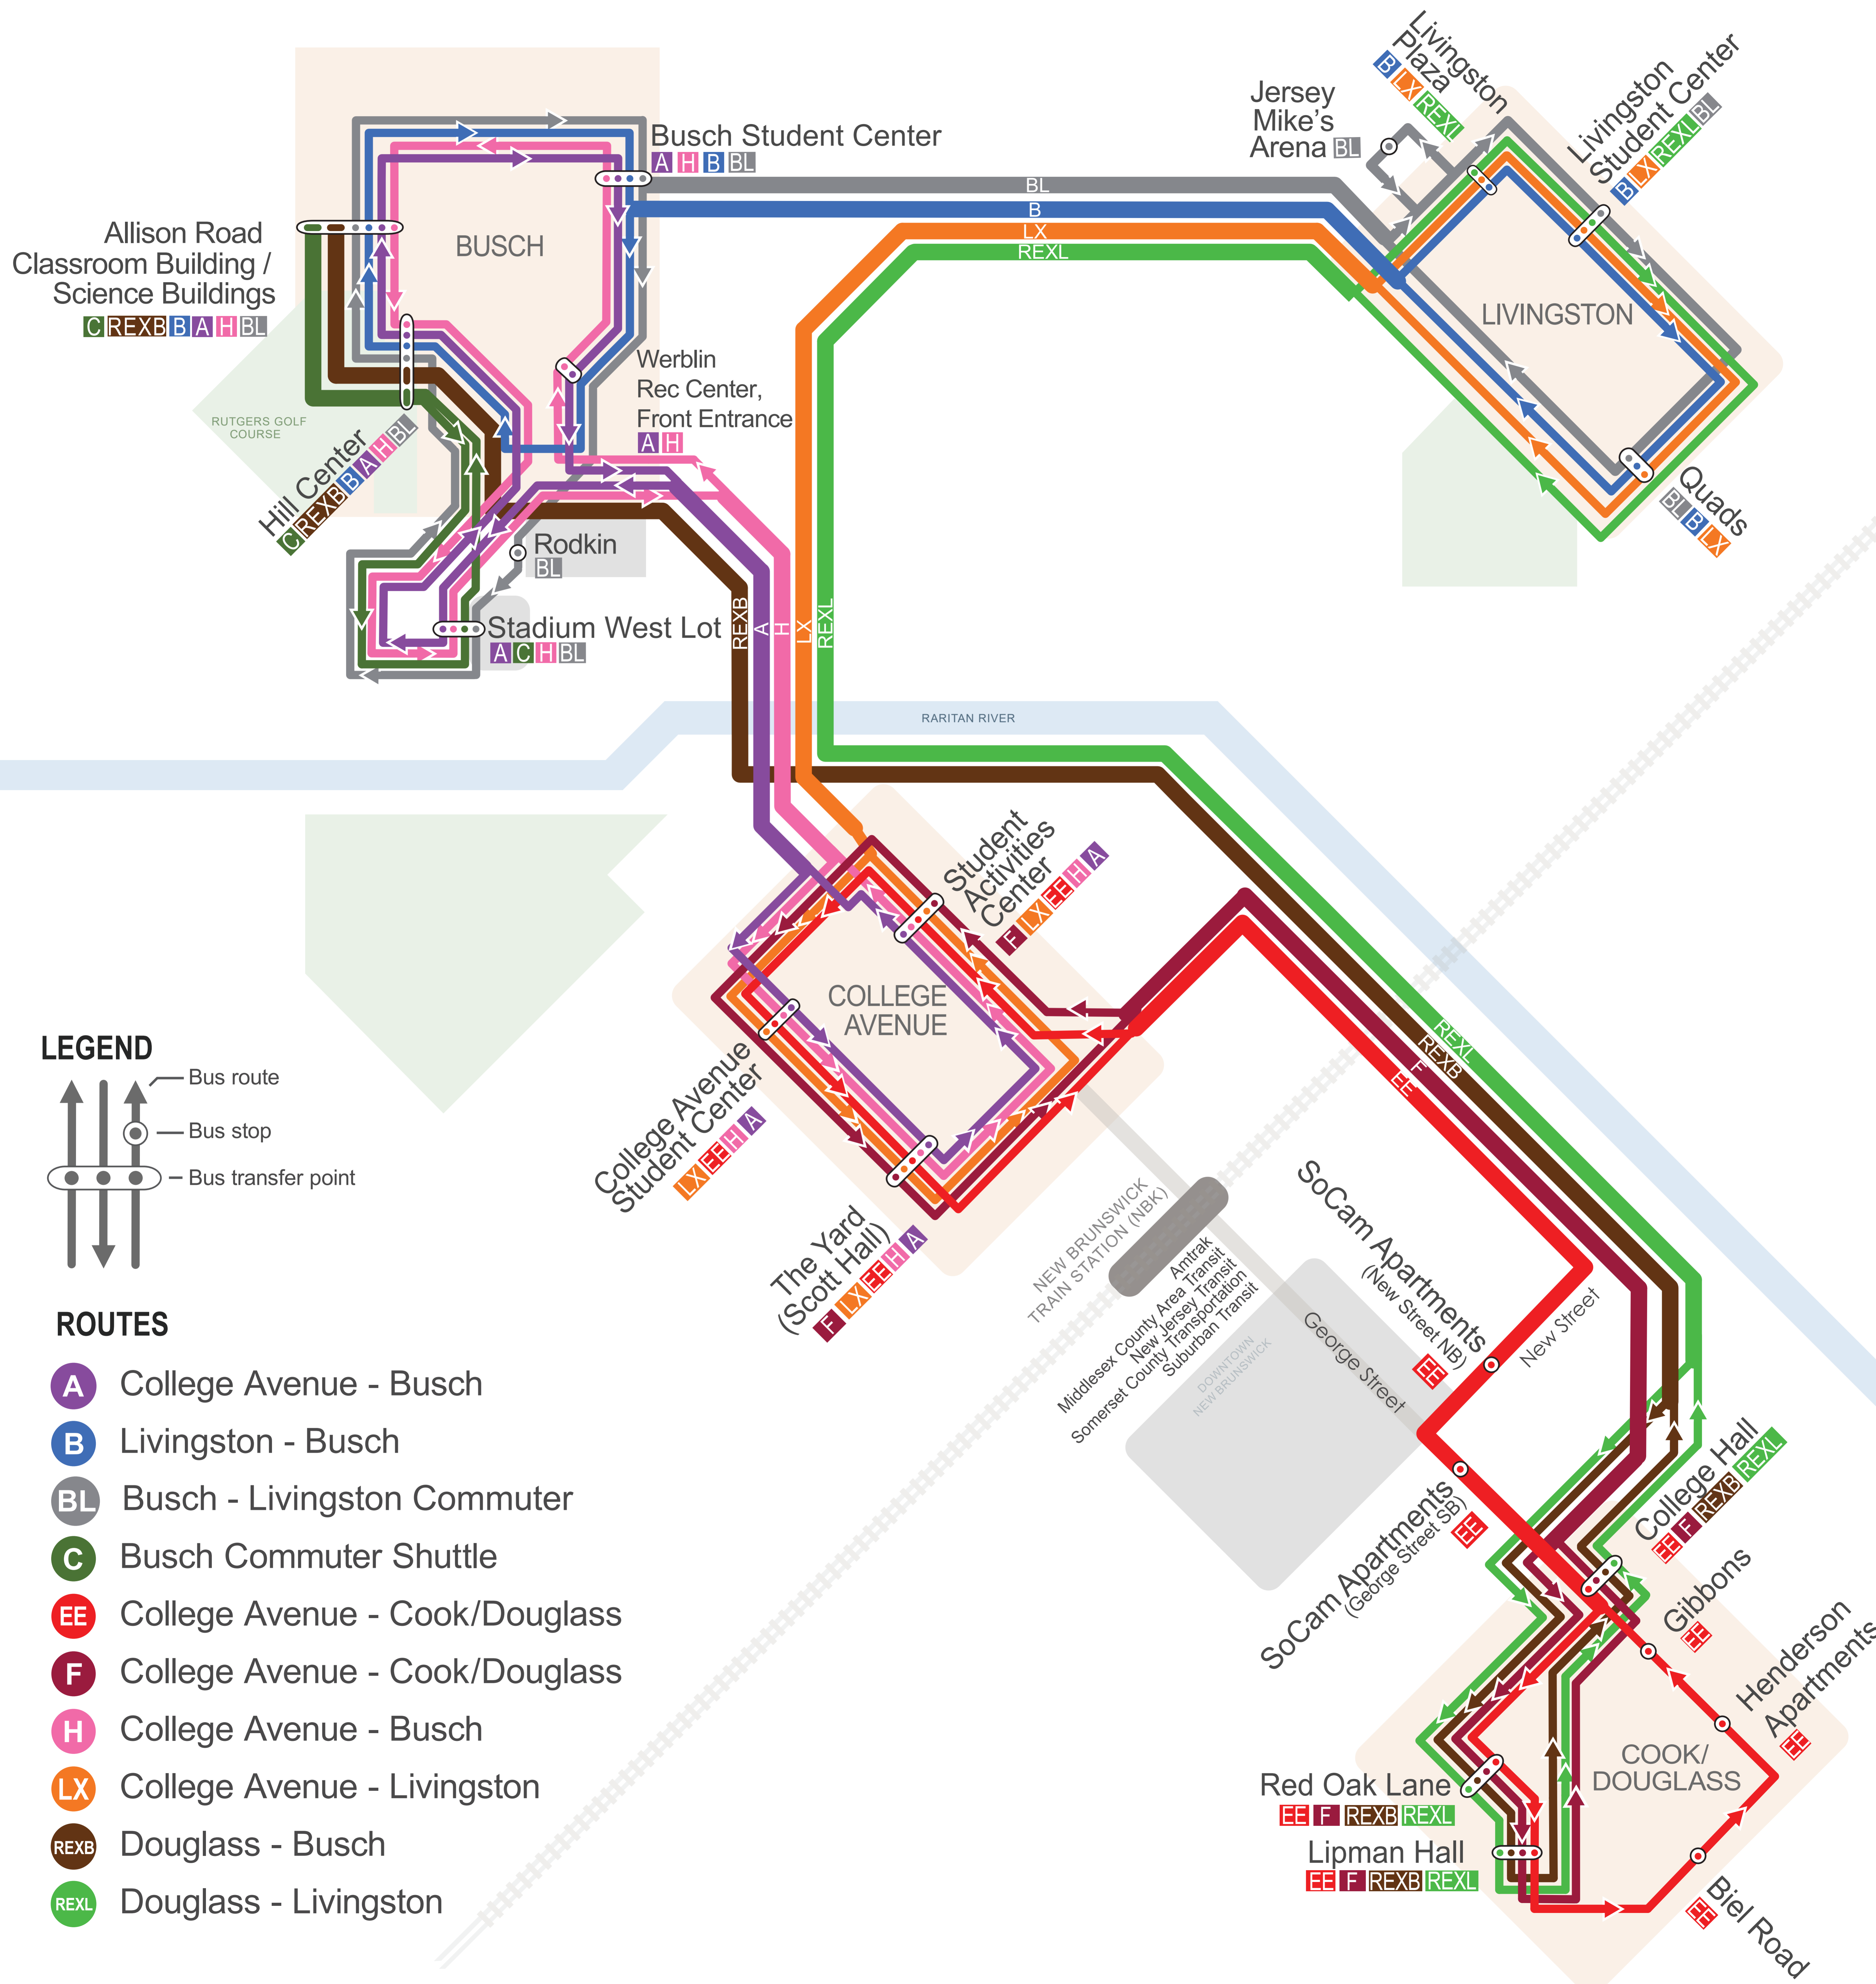

# Rutgers University - New Brunswick Weekday Service (Monday - Friday)

**LEGEND**

- Bus route
- Bus stop
- Bus transfer point

- ROUTES**
- A** College Avenue - Busch
  - B** Livingston - Busch
  - BL** Busch - Livingston Commuter
  - C** Busch Commuter Shuttle
  - EE** College Avenue - Cook/Douglass
  - F** College Avenue - Cook/Douglass
  - H** College Avenue - Busch
  - LX** College Avenue - Livingston
  - REXB** Douglass - Busch
  - REXL** Douglass - Livingston