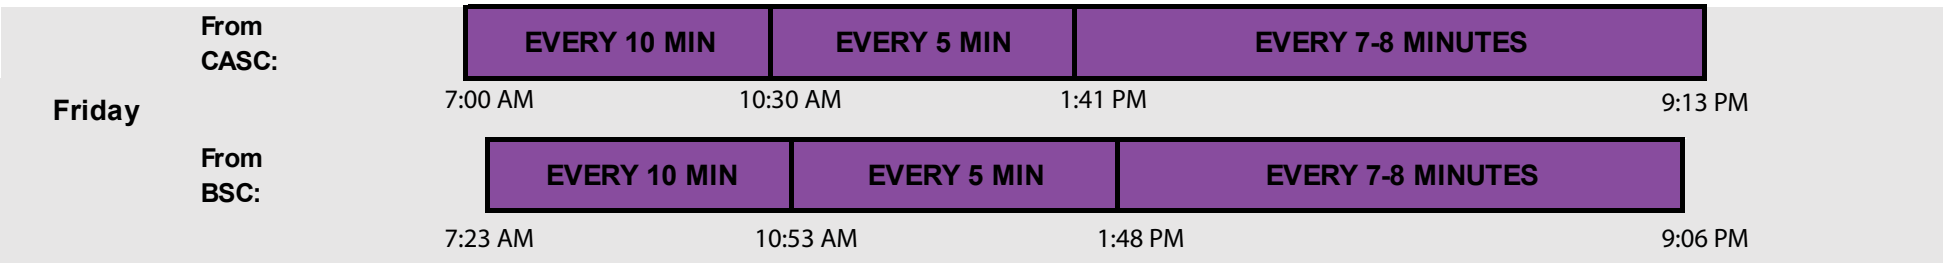

A
College Avenue
& Busch

Track the buses online via the Passio GO! App or the Passio GO website (<https://rutgers.passiogo.com/>).

AM							PM											
5	6	7	8	9	10	11	12	1	2	3	4	5	6	7	8	9	10	11

REMINDERS:

All listed times are approximate.
 Expect possible delays and/or detours due to traffic, weather, road closures, scheduled events ,and/or unexpected situations along the route.
 Please arrive to the bus stop early and give yourself plenty of time to catch the bus and for travel to your intended destination.