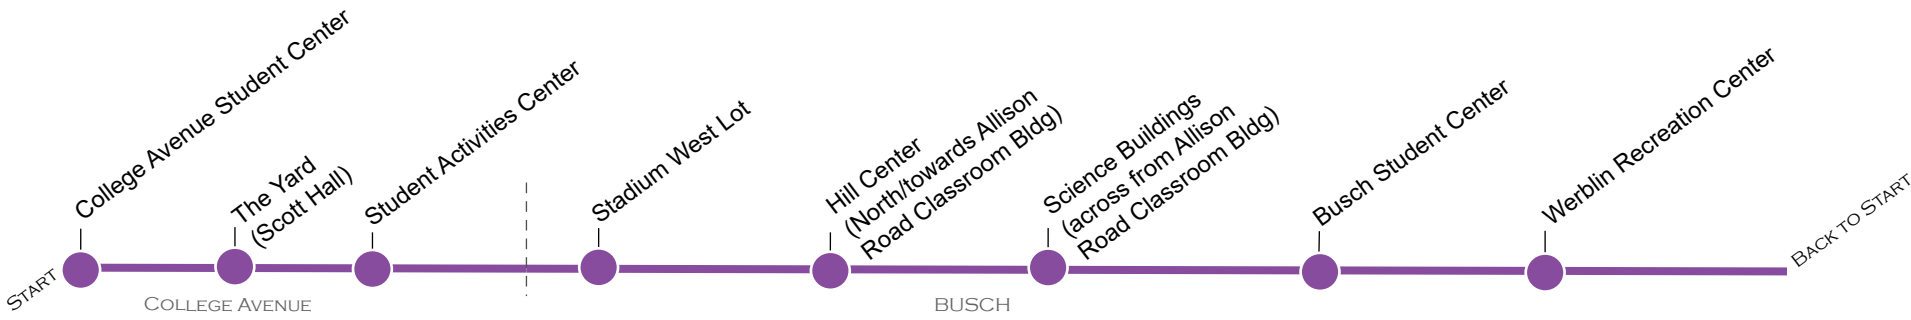

A
College Avenue
& Busch

Track the buses online via the Passio GO! App or the Passio GO website (<https://rutgers.passiogo.com/>).

AM							PM											
5	6	7	8	9	10	11	12	1	2	3	4	5	6	7	8	9	10	11

REMINDERS:

All listed times are approximate.
 Expect possible delays and/or detours due to traffic, weather, road closures, scheduled events ,and/or unexpected situations along the route.
 Please arrive to the bus stop early and give yourself plenty of time to catch the bus and for travel to your intended destination.