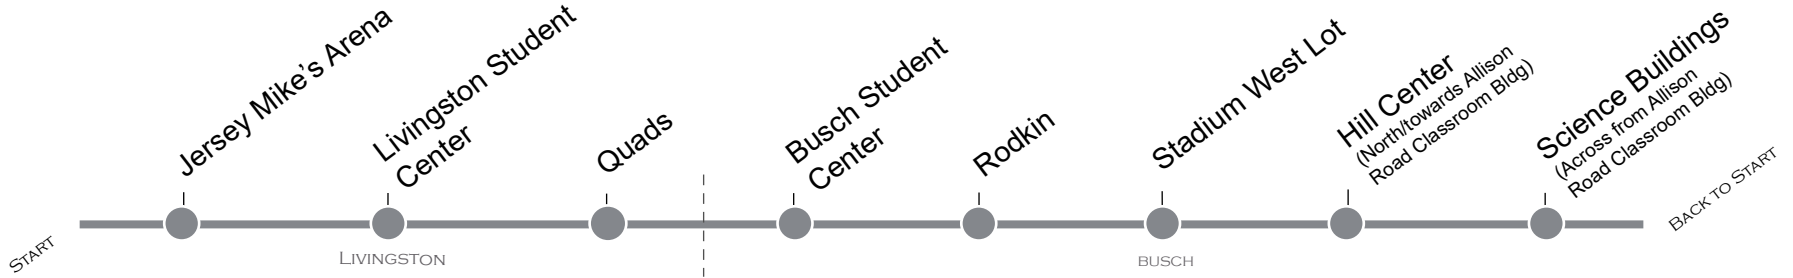

# Rutgers University-New Brunswick/Piscataway: Intercampus Bus Schedule

Fall & Spring Semesters

**BL**  
**Busch &**  
**Livingston**

Track the buses online via the Passio GO! App or the Passio GO website (<https://rutgers.passiogo.com/>).

AM											PM											AM			
5	6	7	8	9	10	11	12	1	2	3	4	5	6	7	8	9	10	11	12	1	2	3	4		

**Monday - Friday**

From JMA:	Every 25	7:02 AM	<b>EVERY 12 - 13 MINUTES</b>											6:55 PM	<b>EVERY 25 MINUTES</b>				
		6:00 AM																	2:25 AM
From Rodkin:	Every 25	7:17 AM	<b>EVERY 12 - 13 MINUTES</b>											7:10 PM	<b>EVERY 25 MINUTES</b>				
		6:15 AM																	2:15 AM