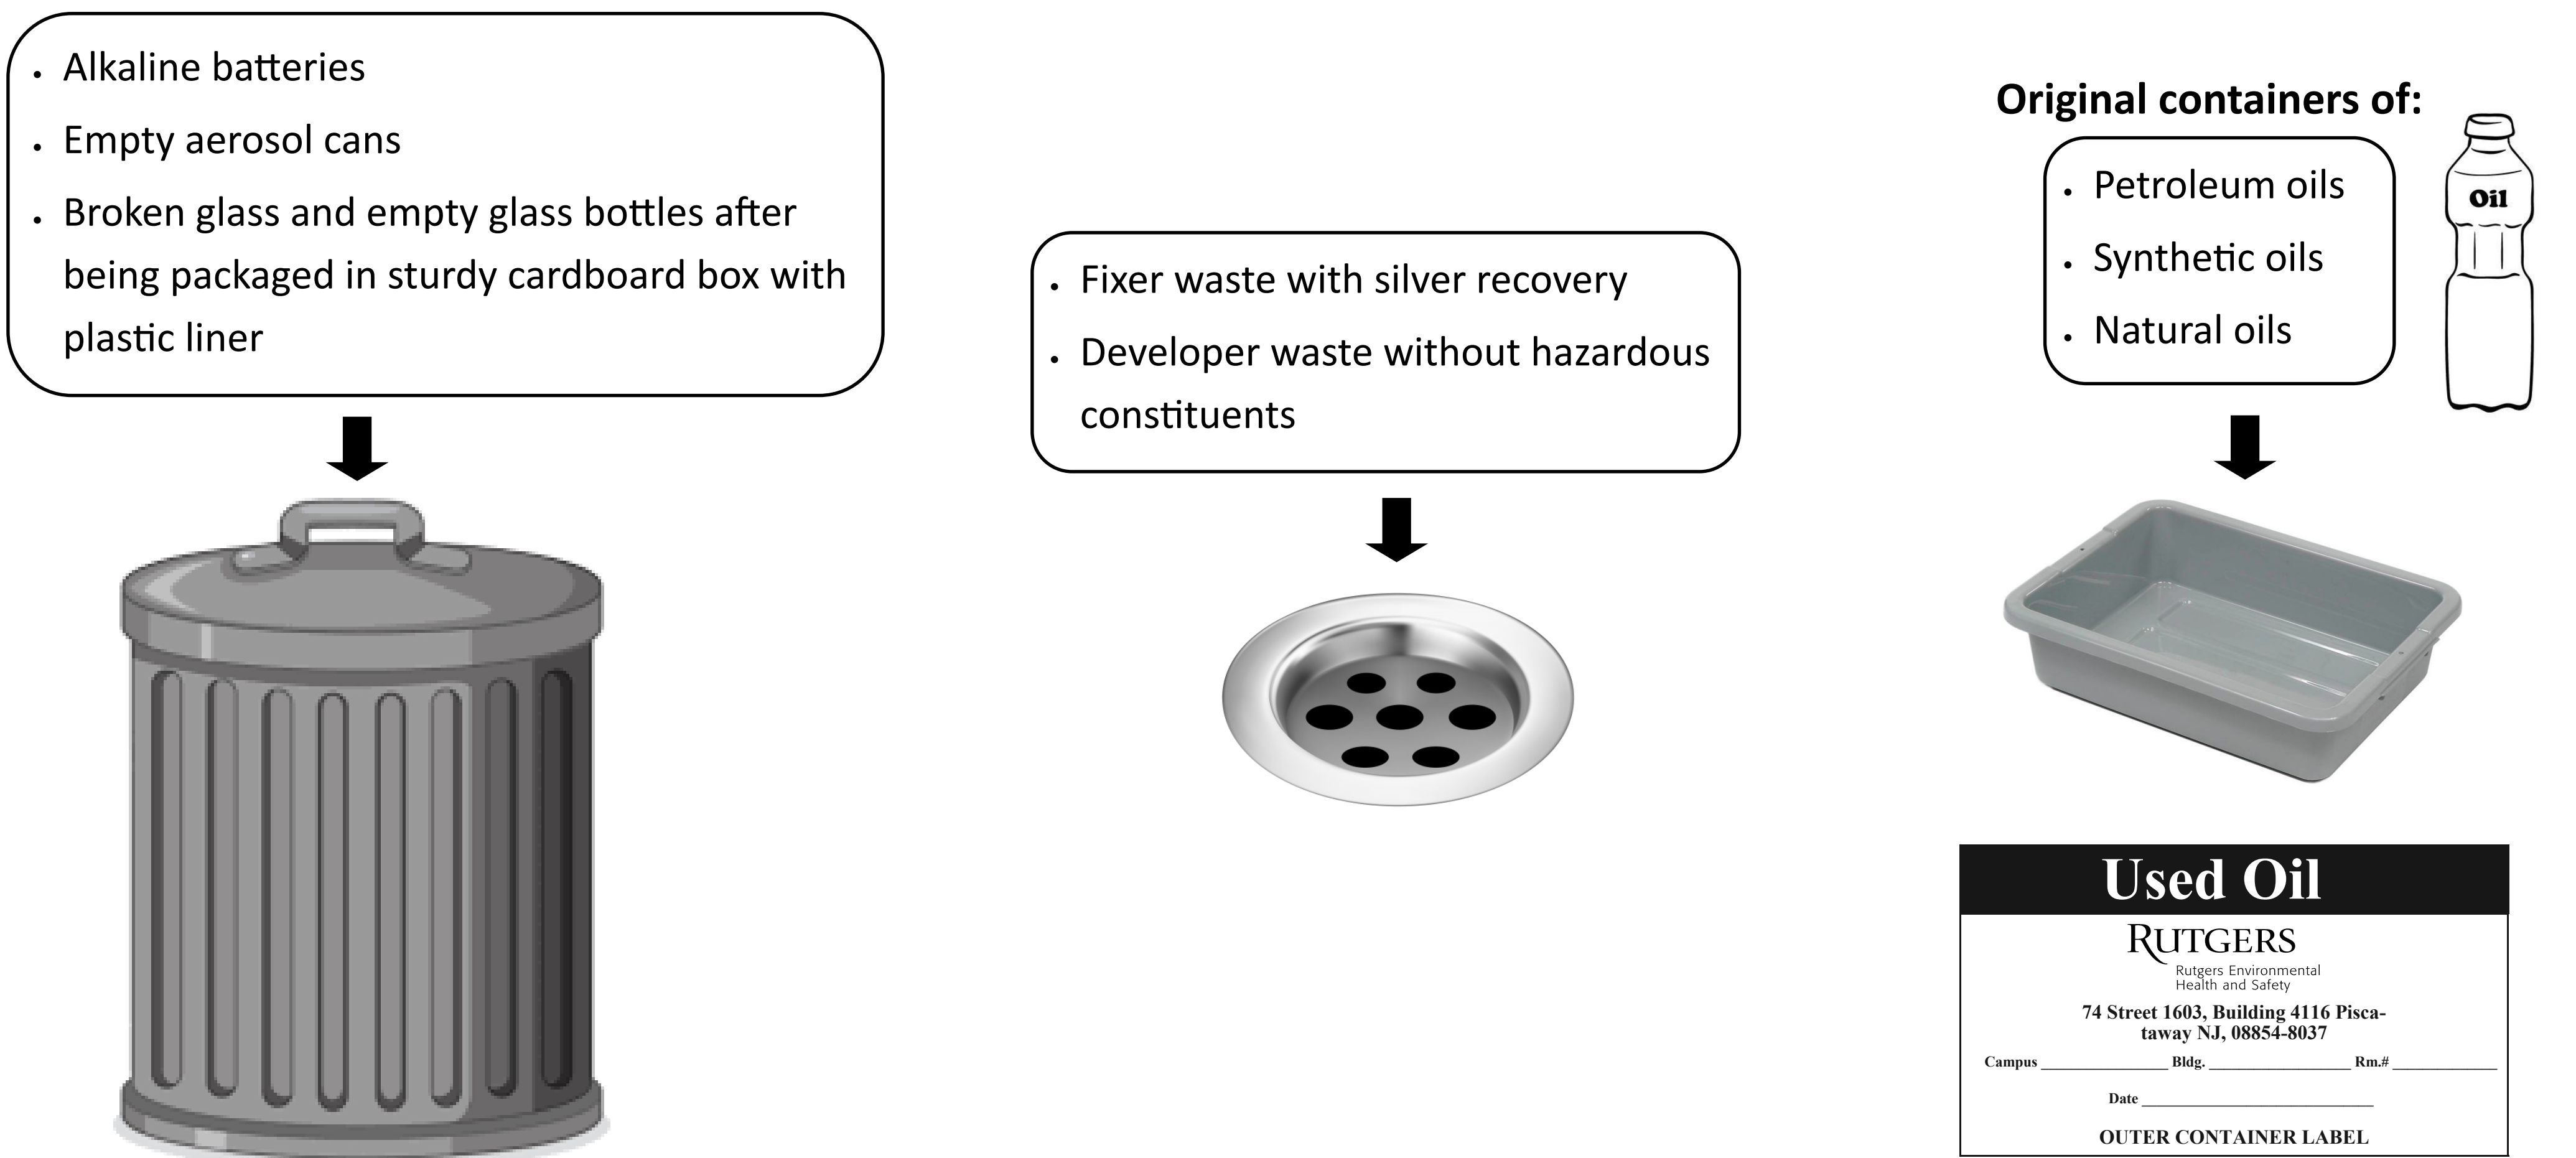

Art Studio and Photographic Waste Management

Hazardous Waste

Non-Regulated Waste

Contact REHS at 848-445-2550 or Hazwaste@rutgers.edu if you have any questions regarding waste disposal

Universal Waste