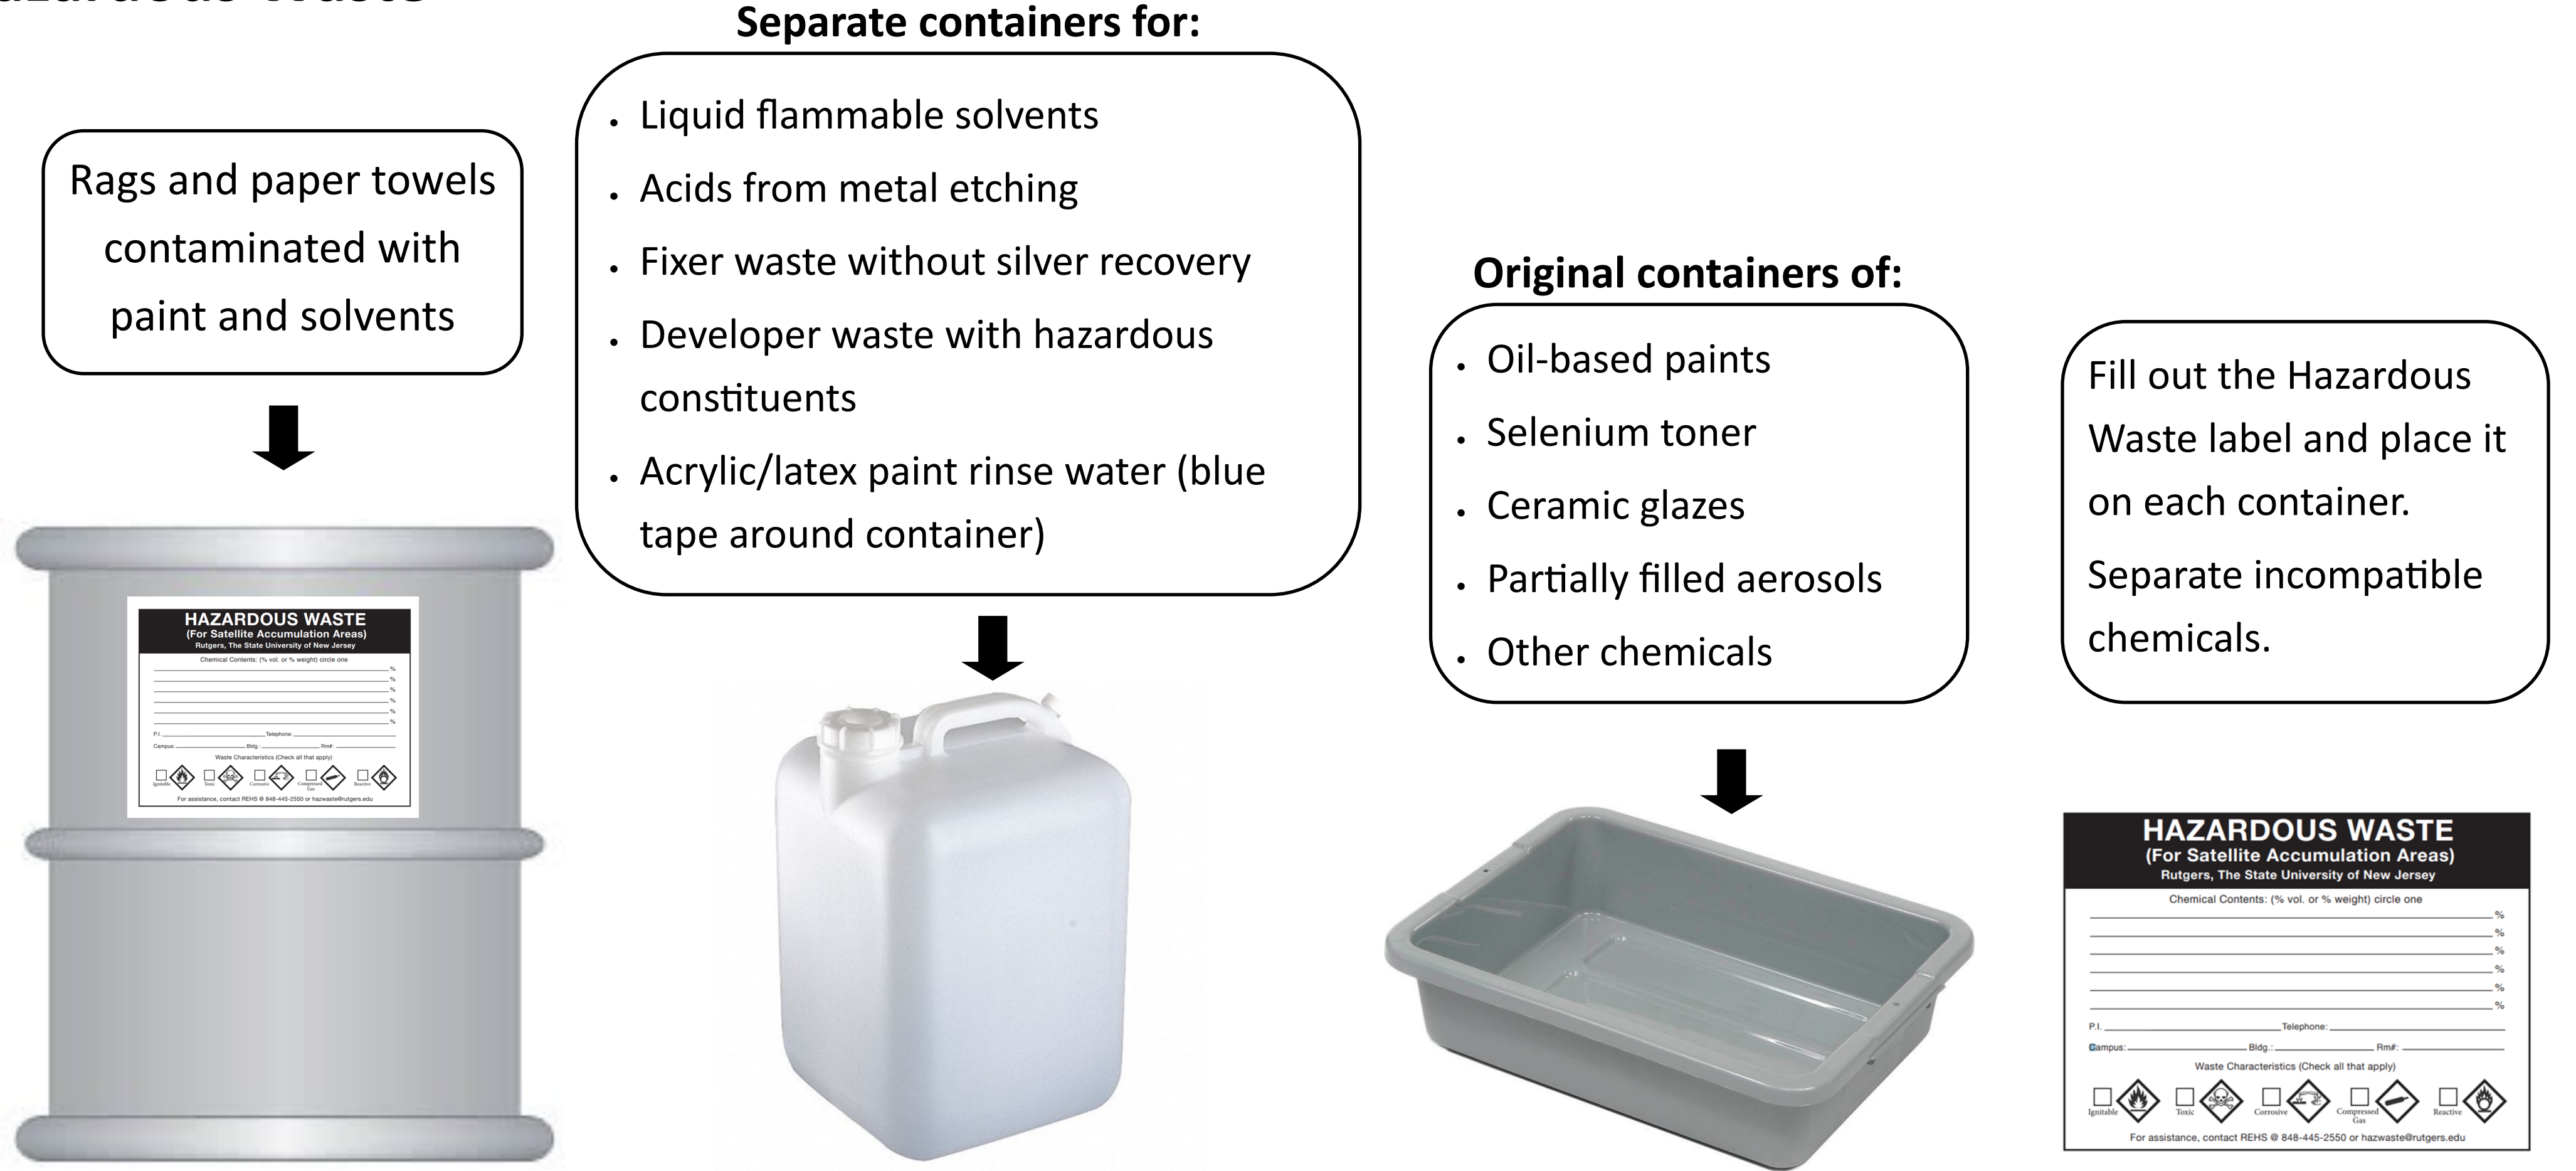

Art Studio and Photographic Waste Management

Hazardous Waste

Non-Regulated Waste

Contact REHS at 848-445-2550 or Hazwaste@rutgers.edu if you have any questions regarding waste disposal

Universal Waste